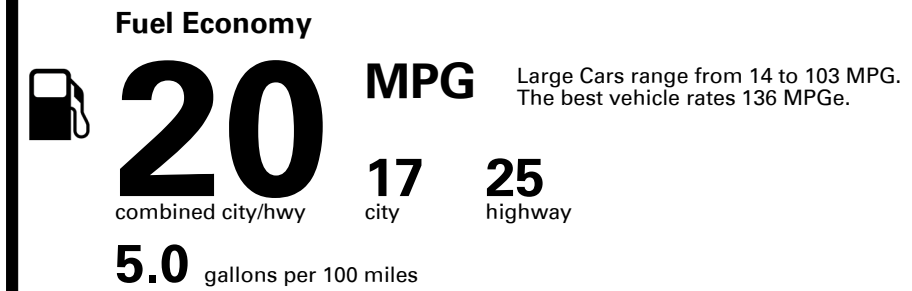

Inland Freight & Handling : \$995.00

VIN: KMTFN4JBXKU306641	ENGINE: G6DPJA133812	EXTERIOR COLOR: SIBERIAN ICE	INTERIOR/SEAT COLOR: BLACK/BLACK
MODEL: S0432R65	PORT OF ENTRY: HU	TRANSPORT: TRUCK	ACCESSORY WEIGHT: 8 lbs./ 4 kgs.

TOTAL PRICE: \$56,245.00

341 H 302KGLOVI

EMISSIONS:
This vehicle is certified to meet emission requirements in all 50 states

EPA DOT Fuel Economy and Environment

You spend \$4,250
more in fuel costs over 5 years
compared to the average new vehicle.

Annual fuel cost \$2,250

Fuel Economy & Greenhouse Gas Rating (tailpipe only)

Smog Rating (tailpipe only)

This vehicle emits 442 grams CO₂ per mile. The best emits 0 grams per mile (tailpipe only). Producing and distributing fuel also create emissions; learn more at fueleconomy.gov.