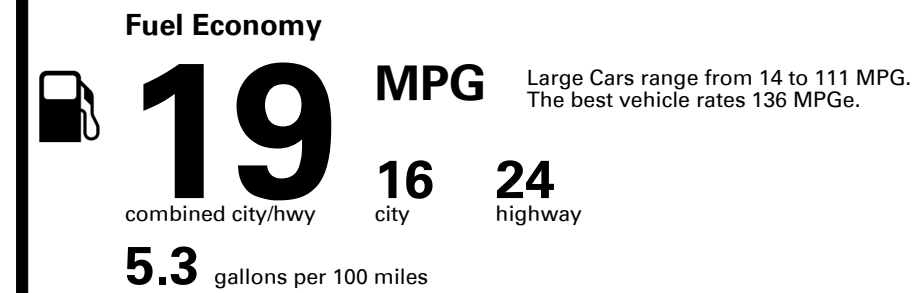

Full Tank of Gas

Additional Standard Features

GENESIS WARRANTY

- 5-year/60,000-mile New Vehicle Warranty*
- 10-year/100,000-mile Powertrain Warranty*
- 7-year/Unlimited-mile Anti-perforation Warranty*
- Limited warranties, see dealer for details

Manufacturer's Suggested Retail Price: $75,700.00

ADDED FEATURES:

SOLD TO: GN555
GMA NAT'L AREA VEH ADMIN
10550 TALBERT AVENUE
FOUNTAIN VALLEY CA 92708

SHIPPED TO: HU520
HMA HUENEME PORT
GLOBAL AUTO PROCESSING SERVICE
PORT HUENEME CA 93043

Inland Freight & Handling : $995.00

VIN: KMTF54PH6LU075654	ENGINE: G8BEKU105415	EXTERIOR COLOR: VIK BLACK	INTERIOR/SEAT COLOR: BLACK/BLACK
MODEL: T0452R85	PORT OF ENTRY: HU	TRANSPORT: TRUCK	ACCESSORY WEIGHT: 0 lbs./ 0 kgs.

TOTAL PRICE: $76,695.00

2 H 3440KGLOVI

EMISSIONS:
This vehicle is certified to meet emission requirements in all 50 states

EPA DOT Fuel Economy and Environment

You spend $5,250
more in fuel costs over 5 years compared to the average new vehicle.

Annual fuel cost $2,550

Fuel Economy & Greenhouse Gas Rating (tailpipe only)

Smog Rating (tailpipe only)

This vehicle emits 485 grams CO₂ per mile. The best emits 0 grams per mile (tailpipe only). Producing and distributing fuel also create emissions; learn more at fueleconomy.gov.

Actual results will vary for many reasons, including driving conditions and how you drive and maintain your vehicle. The average new vehicle gets 27 MPG and costs $7,500 to fuel over 5 years. Cost estimates are based on 15,000 miles per year at $ 2.70 per gallon. MPGe is miles per gasoline gallon equivalent. Vehicle emissions are a significant cause of climate change and smog.

fueleconomy.gov

Calculate personalized estimates and compare vehicles

GOVERNMENT 5-STAR SAFETY RATINGS

This vehicle has not been rated by the government for overall vehicle score, frontal crash, side crash or rollover risk.

Source: National Highway Traffic Safety Administration (NHTSA).
www.safercar.gov or 1-888-327-4236

Manufacturer's suggested retail price includes manufacturer's recommended pre-delivery service. Gasoline license and title fees state and local taxes and dealer installed options and accessories are not included in the manufacturer's suggested retail price. This label has been affixed to this vehicle by Hyundai Motor America, pursuant to the requirements of 15 U.S.C. 1231 et seq. which prohibits its removal or alteration prior to delivery to the ultimate purchaser.

PARTS CONTENT INFORMATION

FOR VEHICLES IN THIS CARLINE: U.S./CANADIAN PARTS CONTENT:

MAJOR SOURCES OF FOREIGN PARTS CONTENT: KOREA: 90 %

FOR THIS VEHICLE: FINAL ASSEMBLY POINT: ULSAN, KOREA

COUNTRY OF ORIGIN:

ENGINE: KOREA TRANSMISSION: KOREA

Note: Parts content does not include final assembly, distribution, or other non-parts costs.