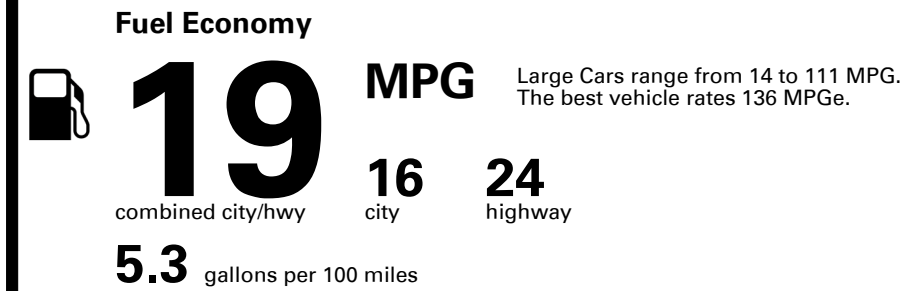

## EPA DOT Fuel Economy and Environment

**You spend \$5,250**  
more in fuel costs over 5 years compared to the average new vehicle.

**Annual fuel cost \$2,550**