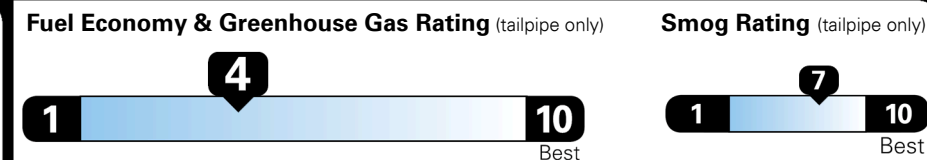

EPA DOT Fuel Economy and Environment

Fuel Economy

19 MPG
combined city/hwy

Large Cars range from 14 to 104 MPG. The best vehicle rates 136 MPGe.

16 city
24 highway

5.3 gallons per 100 miles

You spend $4,000
more in fuel costs over 5 years
compared to the average new vehicle.

Annual fuel cost
$2,200