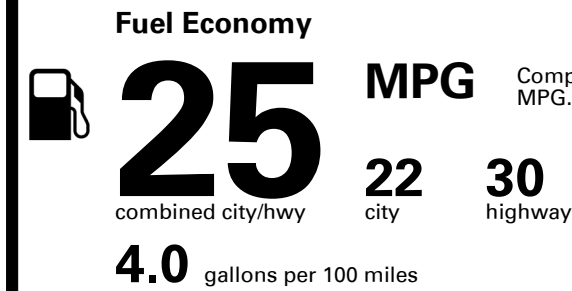

EMISSIONS:
 This vehicle is certified to meet emission requirements in all 50 states

Inland Freight & Handling : \$995.00

TOTAL PRICE: \$36,445.00

277 A 2820KGRAND

EPA DOT Fuel Economy and Environment

Gasoline Vehicle

Compact Cars range from 14 to 119 MPG. The best vehicle rates 136 MPGe.

You spend \$2,250
more in fuel costs over 5 years
 compared to the average new vehicle.

Annual fuel cost \$1,950

Fuel Economy & Greenhouse Gas Rating (tailpipe only)