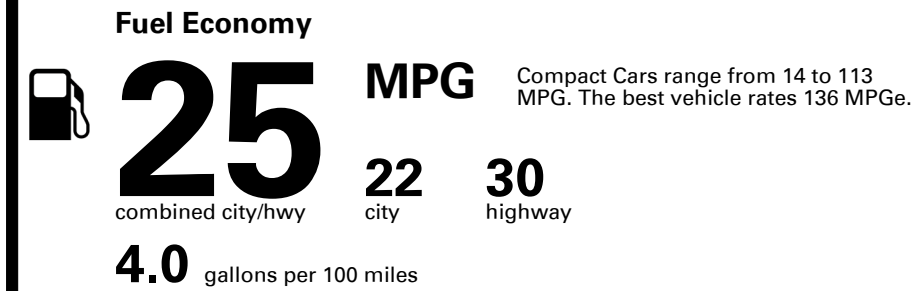

GENESIS WARRANTY

- 5-year/60,000-mile New Vehicle Warranty*
- 10-year/100,000-mile Powertrain Warranty*
- 7-year/Unlimited-mile Anti-perforation Warranty*
- Limited warranties, see dealer for details

Full Tank of Gas

Manufacturer's Suggested Retail Price: $35,450.00

ADDED FEATURES:

*Elite Package: $4,600.00

- Full LED Headlights
- 8" Touchscreen Navigation System
- Parking Distance Warning / Wide Sunroof
- Power Folding Auto-Dimming Outside Mirrors
- Power Tilt-and-Telescopic Steering Wheel
- Heated Front Seats (Standard on AWD)
- Lexicon® 15-Speaker Surround Sound Audio System
- Leather Seating Surfaces & Aluminum Interior Trim

Accessories

- *Cargo Tray $150.00
- *Illuminated Door Scuffs $395.00

SOLD TO: CA721
GENESIS OF SOUTH BAY
20433 HAWTHORNE BOULEVARD
TORRANCE CA 90503

SHIPPED TO: CA721

Inland Freight & Handling : $995.00

VIN: KMTG34LA0LU055760	ENGINE: G4KKA430718	EXTERIOR COLOR: HIMALAYAN GRAY	INTERIOR/SEAT COLOR: BLACK/BLACK
MODEL: R0412RT5	PORT OF ENTRY: HU	TRANSPORT: TRUCK	ACCESSORY WEIGHT: 13 lbs./ 6 kgs.

TOTAL PRICE: $41,590.00

EMISSIONS:
This vehicle is certified to meet emission requirements in all 50 states

EPA DOT Fuel Economy and Environment

Gasoline Vehicle

You spend $2,250
more in fuel costs over 5 years
compared to the average new vehicle.

Annual fuel cost $1,950

Fuel Economy & Greenhouse Gas Rating (tailpipe only)

Smog Rating (tailpipe only)

This vehicle emits 357 grams CO₂ per mile. The best emits 0 grams per mile (tailpipe only). Producing and distributing fuel also create emissions; learn more at fueleconomy.gov.

Actual results will vary for many reasons, including driving conditions and how you drive and maintain your vehicle. The average new vehicle gets 27 MPG and costs $7,500 to fuel over 5 years. Cost estimates are based on 15,000 miles per year at $ 2.70 per gallon. MPGe is miles per gasoline gallon equivalent. Vehicle emissions are a significant cause of climate change and smog.

fueleconomy.gov

Calculate personalized estimates and compare vehicles

GOVERNMENT 5-STAR SAFETY RATINGS

This vehicle has not been rated by the government for overall vehicle score, frontal crash, side crash or rollover risk.

Source: National Highway Traffic Safety Administration (NHTSA).
www.safercar.gov or 1-888-327-4236

Manufacturer's suggested retail price includes manufacturer's recommended pre-delivery service. Gasoline license and title fees state and local taxes and dealer installed options and accessories are not included in the manufacturer's suggested retail price. This label has been affixed to this vehicle by Hyundai Motor America, pursuant to the requirements of 15 U.S.C. 1231 et seq. which prohibits its removal or alteration prior to delivery to the ultimate purchaser.

PARTS CONTENT INFORMATION

FOR VEHICLES IN THIS CARLINE: U.S./CANADIAN PARTS CONTENT: 5 %

MAJOR SOURCES OF FOREIGN PARTS CONTENT: KOREA: 85 %

FOR THIS VEHICLE: FINAL ASSEMBLY POINT: ULSAN, KOREA

COUNTRY OF ORIGIN:

ENGINE: KOREA TRANSMISSION: KOREA

Note: Parts content does not include final assembly, distribution, or other non-parts costs.